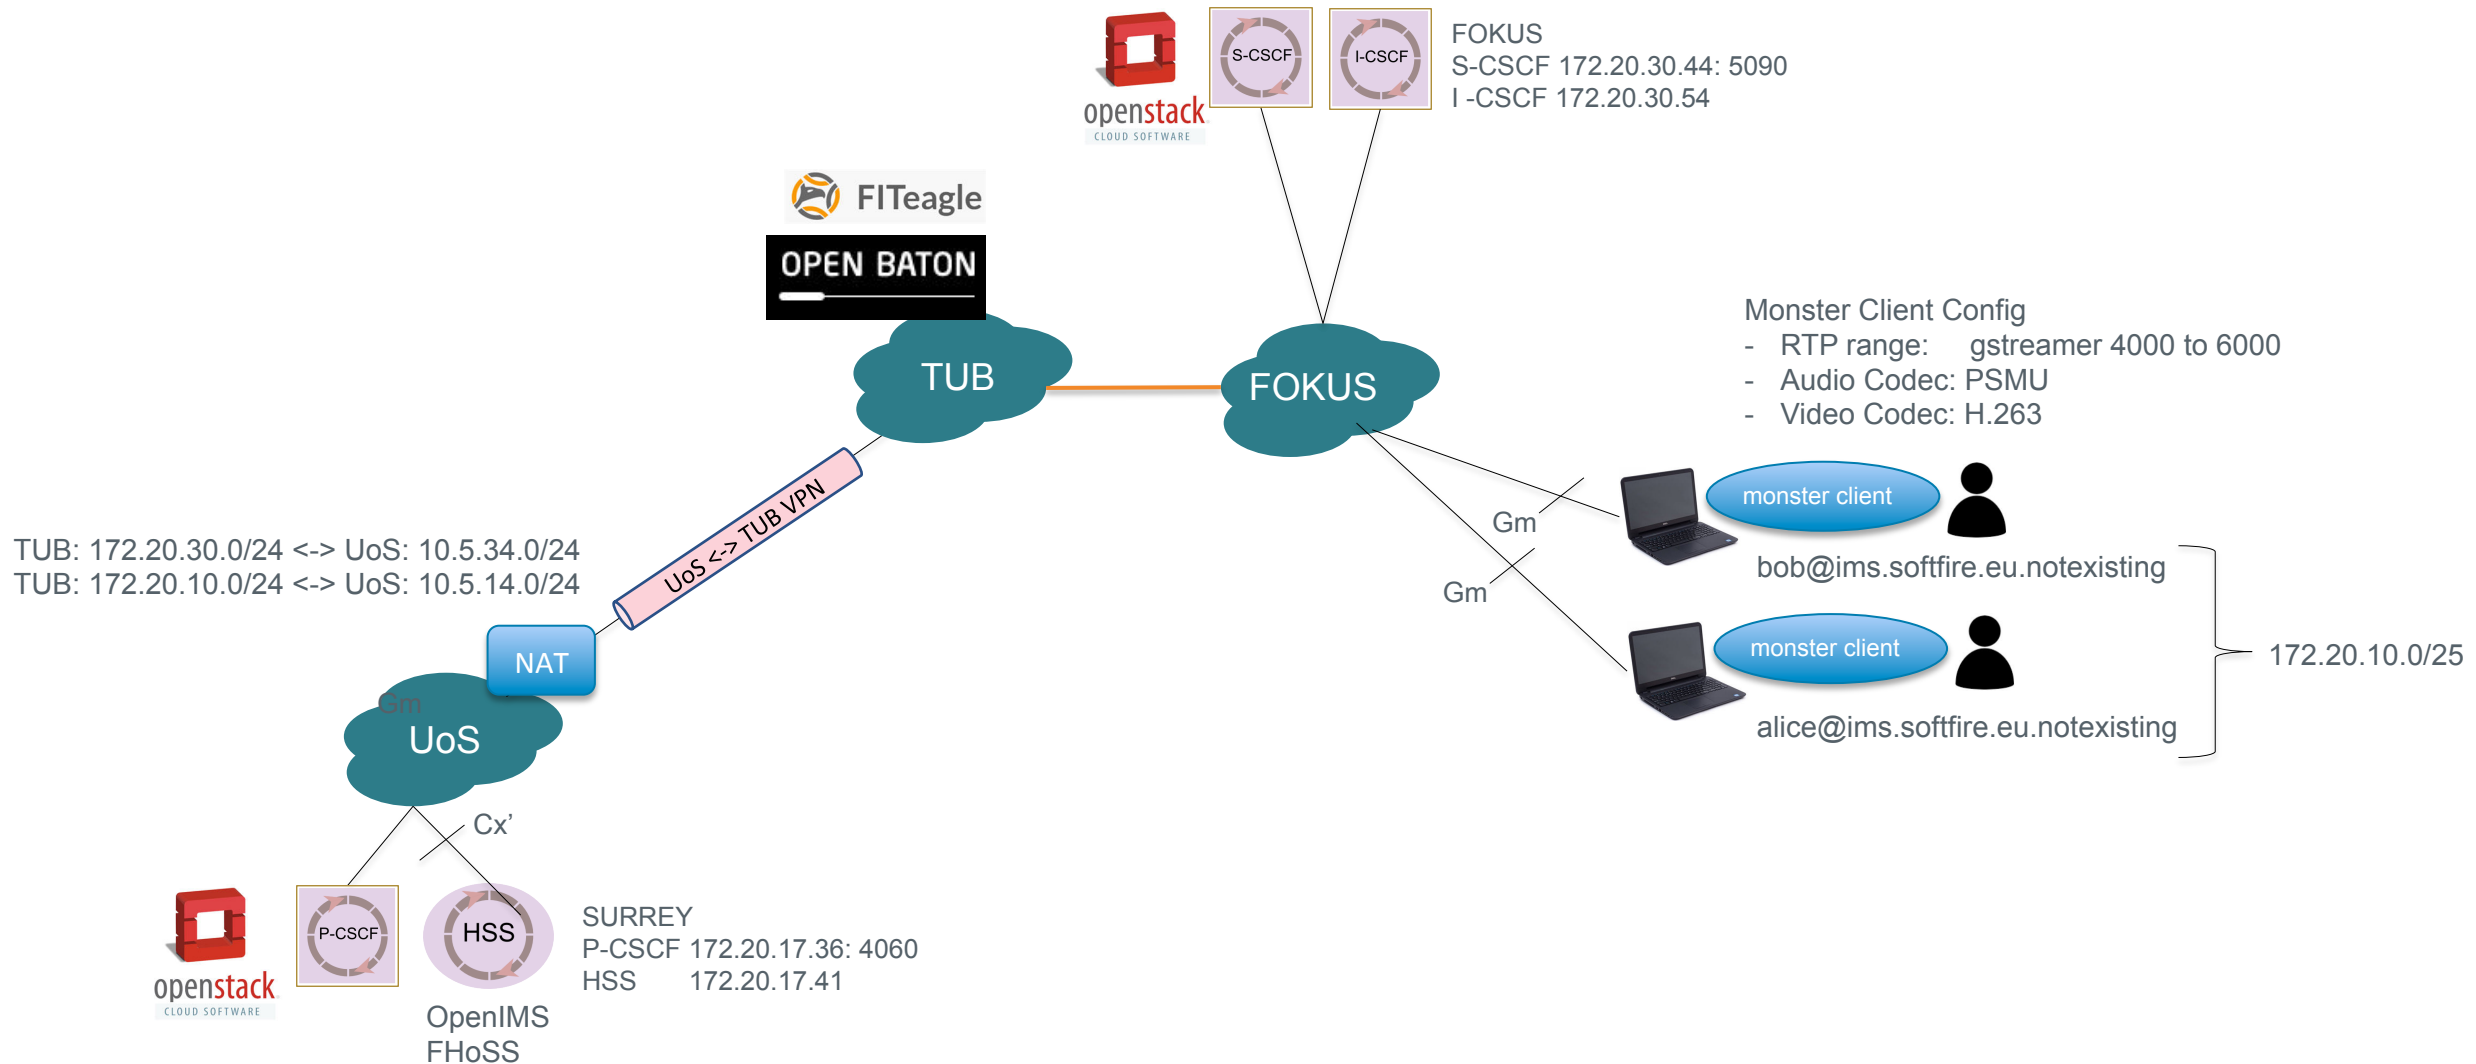

# SOFTFIRE IMS Demonstrations

Gerry Foster – 5G Systems Architect, UoS SoftFIRE TeamLead  
Lorenzo Tomasini – TUB, SoftFIRE Team Lead.

# IMS Demo Configuration (TUB and UoS)

Key:  
- VPN Tunnel

# SIP Demo