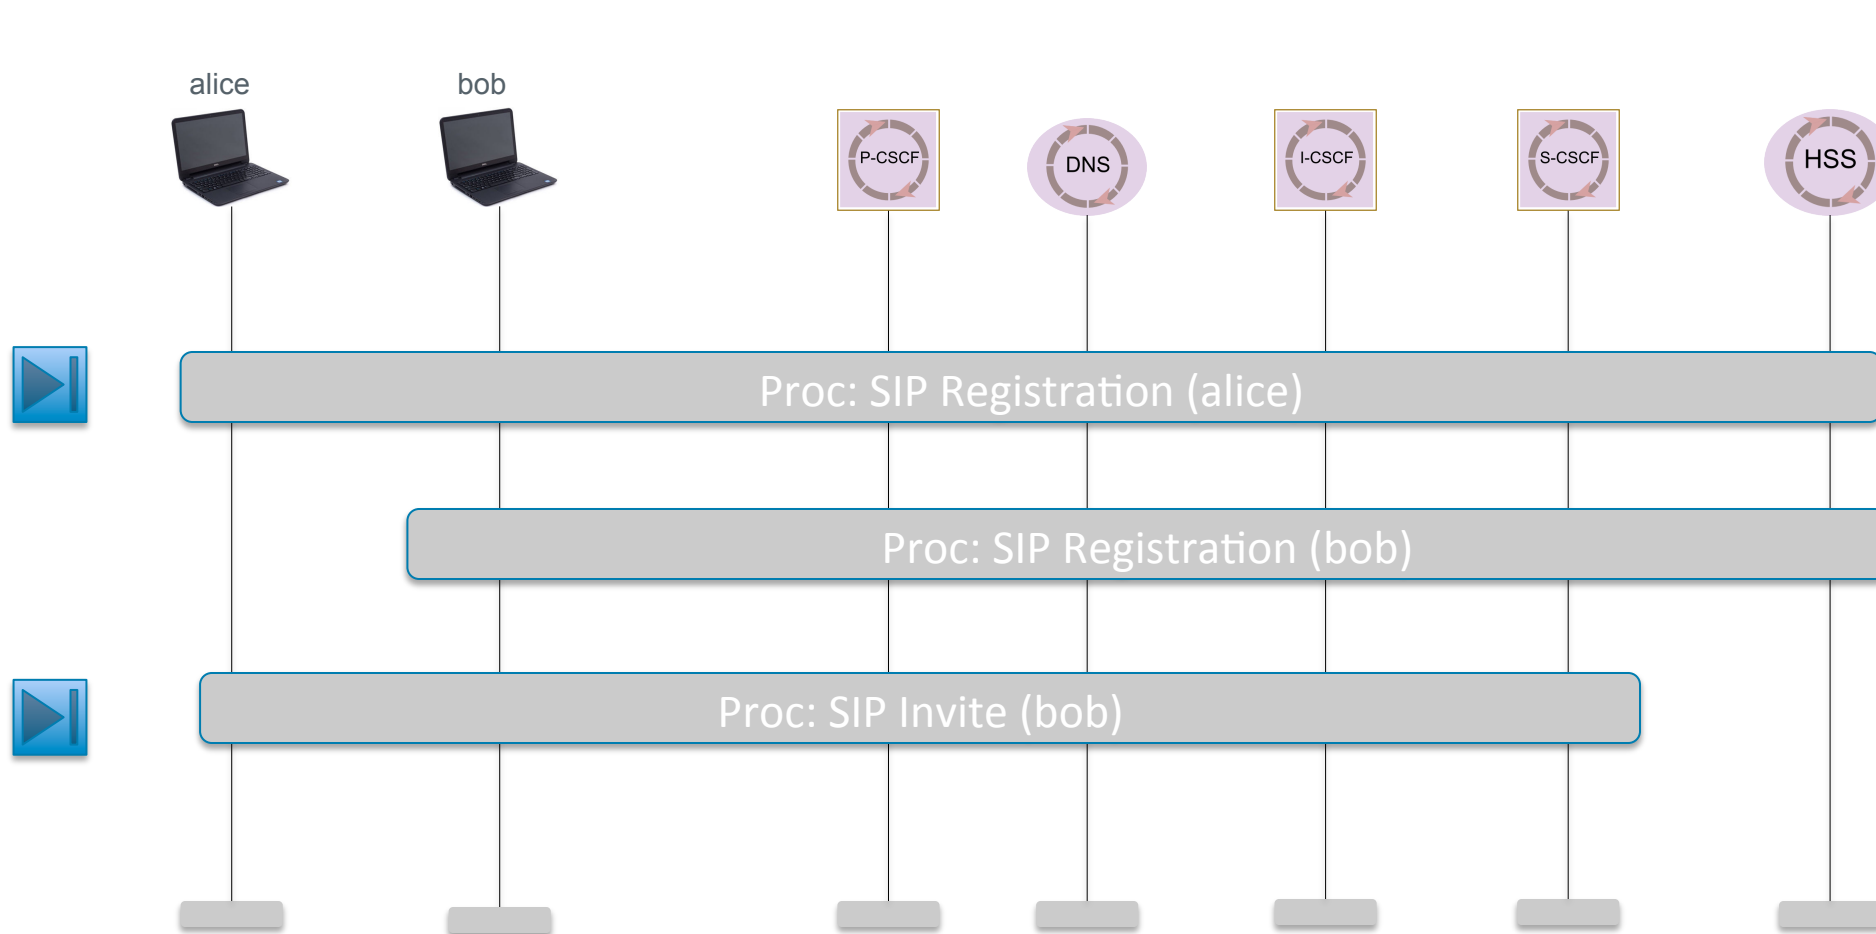

# 3GPP IMS Reference Model and Support on SoftFIRE

# IMS Demo Configuration (TUB and UoS)

Key:  
- VPN Tunnel

# SIP Demo

# SIP Invite (Session/ Call)

Assume both parties in same access network so use same P-CSCF

Assume both parties have same S-CSCF assignment