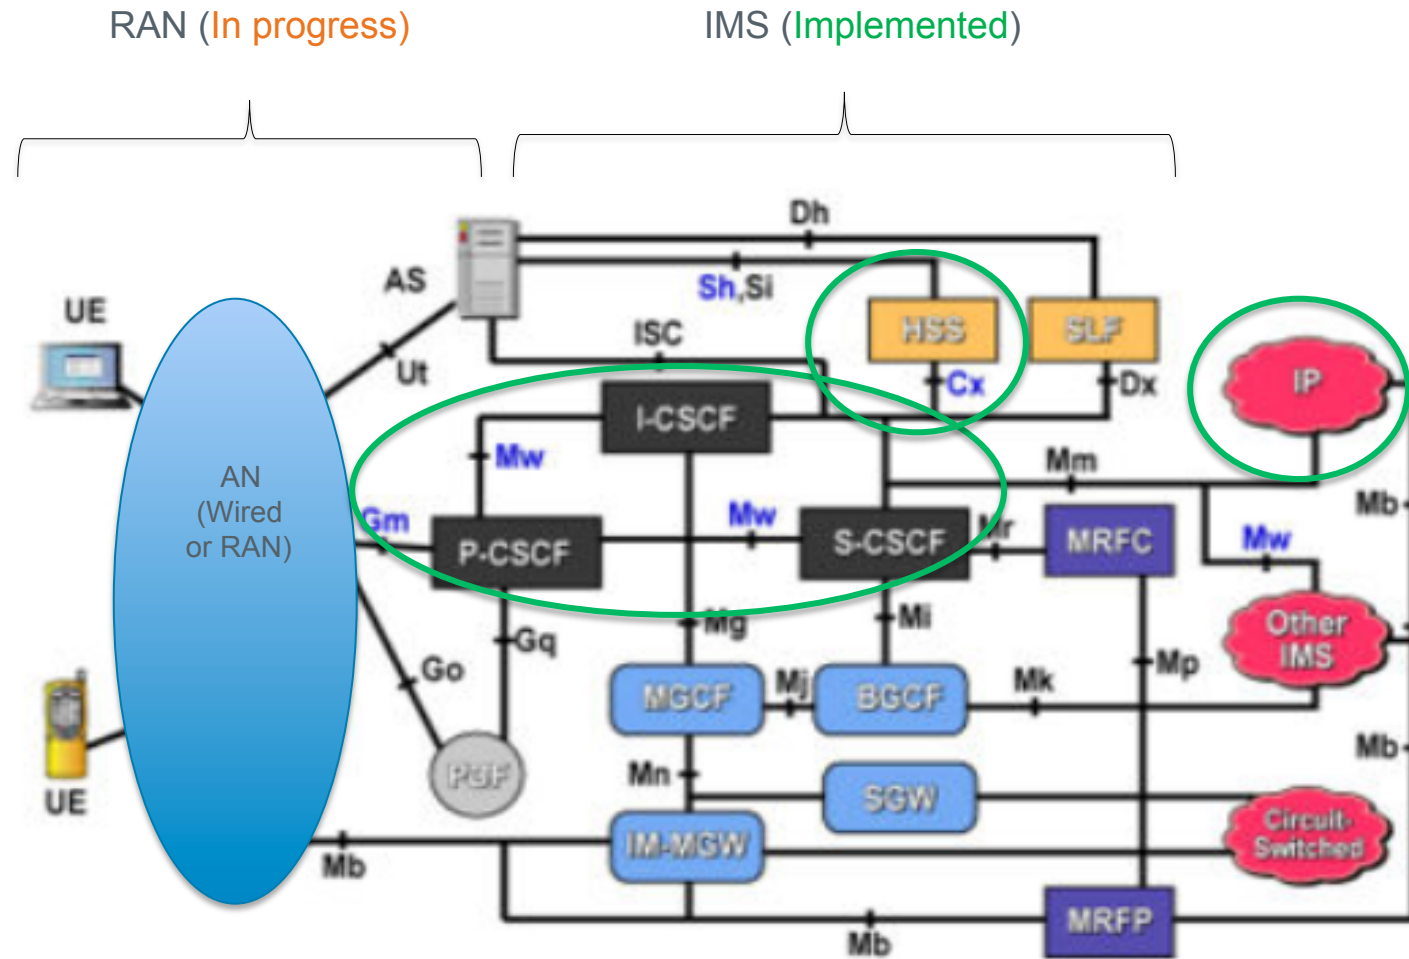

# SOFTFIRE IMS Demonstrations

Gerry Foster – 5G Systems Architect, UoS SoftFIRE TeamLead  
Lorenzo Tomasini – TUB, SoftFIRE Team Lead.

# IMS Demo Configuration (TUB and UoS)

Key:  
- VPN Tunnel