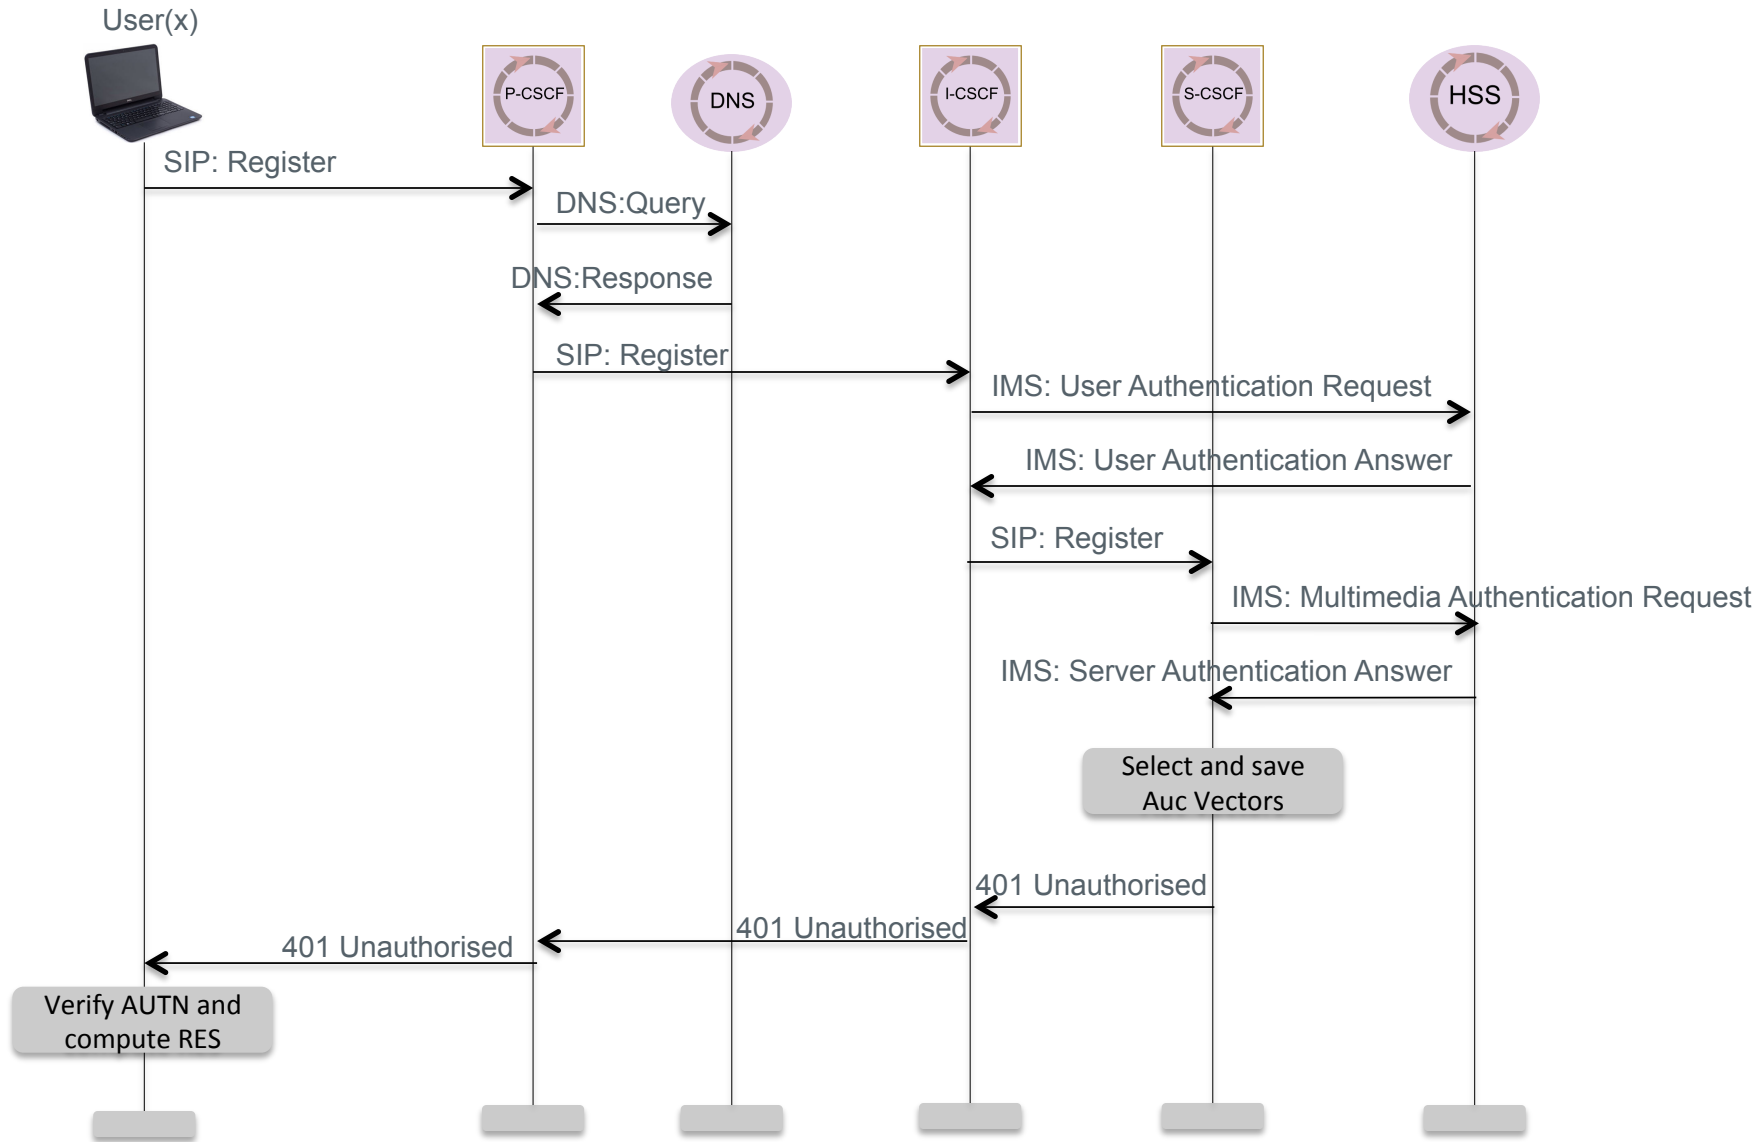

# IMS Demo Configuration (TUB and UoS)

Key:  
- VPN Tunnel

# SIP Demo

# SIP Registration (01)