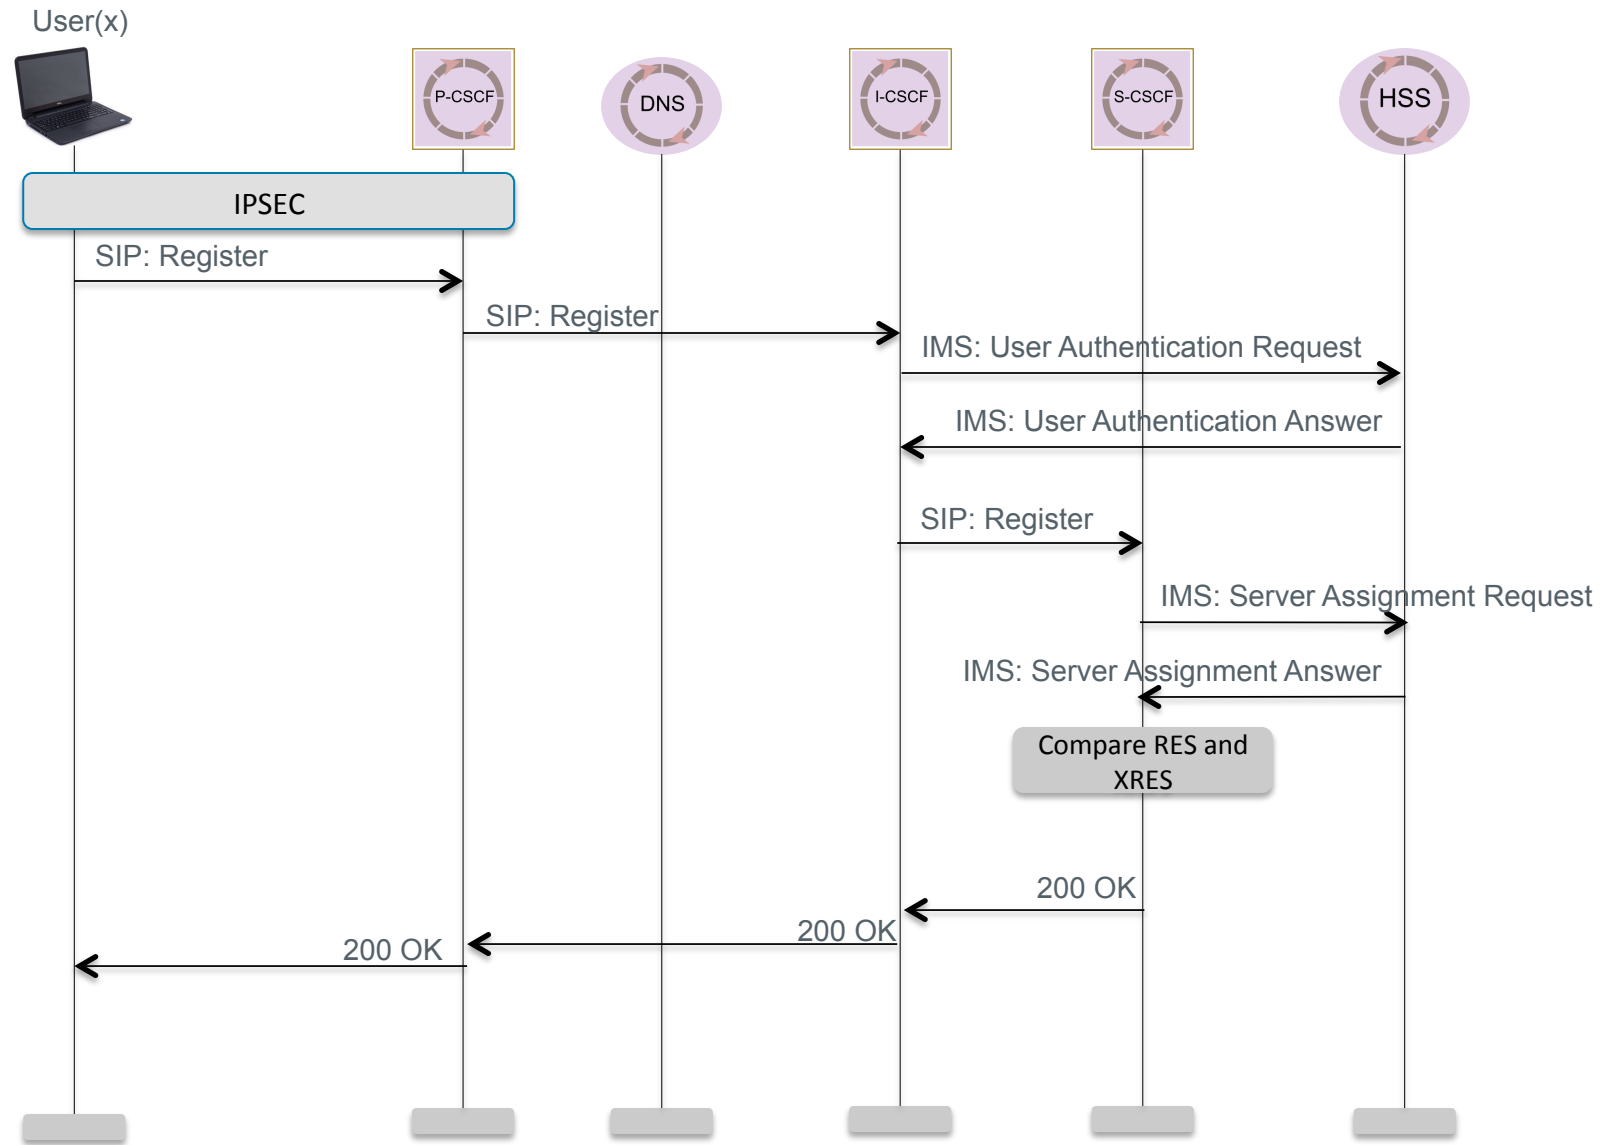

SIP Registration (2)